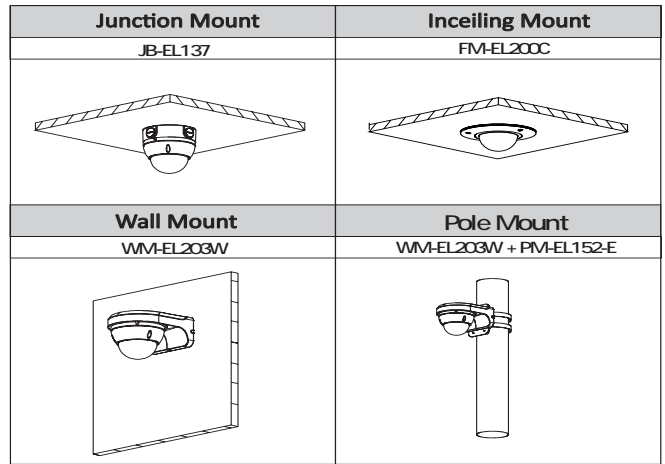

## Construction

Casing	Metal
Dimensions	Φ122mm×88.9mm (4.8"×3.5")
Net Weight	0.5kg (1.1lb)
Gross Weight	0.58kg (1.29lb)

## Dimensions (mm/inch)