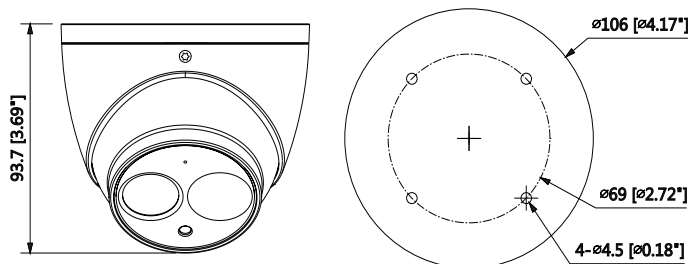

Construction

Casing	Metal
Dimensions	∅106mm×93.7mm (4.17"×3.69")
Net Weight	0.47Kg (1.04lb)
Gross Weight	0.65Kg (1.43lb)

Accessories

Optional:

Dimensions (mm/inch)

8MP IR Eyeball Network Camera ELI-SIP2-ED8S-28RA-EP

Technical Specification

Camera

Image Sensor	1/2.5" 8Megapixel progressive scan CMOS
Effective Pixels	3840(H)x2160(V)
RAM/ROM	512MB/32MB
Scanning System	Progressive
Electronic Shutter Speed	Auto/Manual, 1/3(4)~1/100000s
Minimum Illumination	0.06Lux/F1.6(Color,1/3s,30IRE) 0.3Lux/F1.6(Color,1/30s,30IRE) 0Lux/F1.6(IR on)
S/N Ratio	More than 50dB
IR Distance	Distance up to 50m (164ft)
IR On/Off Control	Auto/ Manual
IR LEDs	1

Lens

Lens Type	Fixed				
Mount Type	Board-in				
Focal Length	2.8mm				
Max. Aperture	F1.6 (F1.6)				
Angle of View	H:112° (88°), V:69° (48°)				
Optical Zoom	N/A				
Focus Control	Fixed				
Close Focus Distance	0.9m(1.7m)				
	Lens	Detect	Observe	Recognize	Identify
DORI Distance	2.8 mm	69m(226ft)	28m(92ft)	14m(46ft)	7m(23ft)