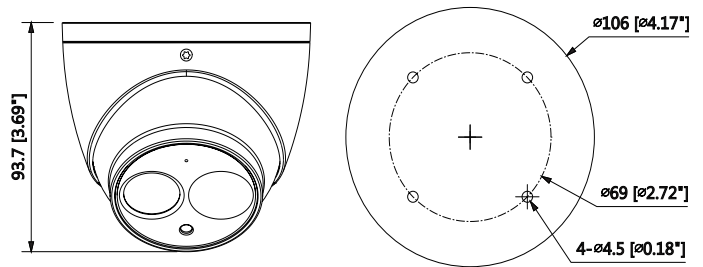

ELI-IP5-ED2S-28RA: Specifications

2MP IR Eyeball Network Camera

- 1/2.8" 2Megapixel progressive scan STARVIS™ CMOS
- H.265&H.264 triple-stream encoding
- 50/60fps@1080P(1920×1080)
- Smart detection supported
- WDR(120dB), Day/Night(ICR), 3DNR,AWB,AGC,BLC
- Multiple network monitoring: Web viewer, CMS(DSS/PSS) & DMSS
- 2.8mm fixed lens
- Built-in Mic
- Max. IR LEDs Length 50m
- Micro SD memory, IP67, PoE

Construction

Casing	Metal
Dimensions	Φ106mm×93.7mm (4.17"×3.69")
Net Weight	0.47Kg (1.04lb)
Gross Weight	0.65Kg (1.43lb)

Dimensions (mm/inch)

Accessories

Optional:

ELI-IP5-ED2S-28RA: Specifications

2MP IR Eyeball Network Camera

Technical Specification

Camera

Image Sensor	1/2.8" 2Megapixel progressive scan CMOS
Effective Pixels	1920(H) x 1080(V)
RAM/ROM	256MB/32MB
Scanning System	Progressive
Electronic Shutter Speed	Auto/Manual, 1/3(4)~1/100000s
Minimum Illumination	0.007Lux/F1.6(Color,1/3s,30IRE) 0.06Lux/F1.6(Color,1/30s,30IRE) 0Lux/F1.6(IR on)
S/N Ratio	More than 50dB
IR Distance	Distance up to 50m (164ft)
IR On/Off Control	Auto/ Manual
IR LEDs	1