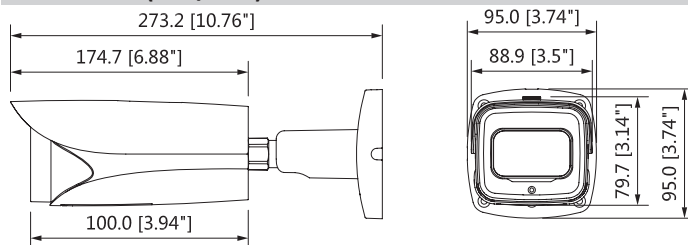

ELI-IP5-B2S-313MRA: Specifications

2MP WDR IR Bullet Network Camera

- 1/2.8" 2Megapixel progressive scan STARVIS™ CMOS
- H.265&H.264 triple-stream encoding
- 50/60fps@1080(1920×1080)
- Smart Detection supported
- WDR(120dB), Day/Night(ICR), 3DNR, AWB, AGC, BLC
- Multiple network monitoring: Web viewer, CMS(DSS/PSS) & DMSS
- 2.7mm ~13.5mm motorized lens
- 2/1 Alarm in/out, 1/1 audio in/out
- Max. IR LEDs Length 50m
- Micro SD memory, IP67, IK10, PoE

Construction

Casing	Metal
Dimensions	273.2mm×95.0mm×95.0mm (10.76"×3.74"×3.74")
Net Weight	1.11Kg (2.44lb)
Gross Weight	1.51Kg (3.33lb)

Dimensions (mm/inch)

Accessories

Optional:

ELI-IP5-B2S-313MRA: Specifications

2MP WDR IR Bullet Network Camera

Camera	
Image Sensor	1/2.8" 2Megapixel progressive scan CMOS
Effective Pixels	1920(H) x 1080(V)
RAM/ROM	256MB/32MB
Scanning System	Progressive
Electronic Shutter Speed	Auto/Manual, 1/3(4)~1/100000s
Minimum Illumination	0.006Lux/F1.4 (Color,1/3s,30IRE) 0.05Lux/F1.4 (Color,1/30s,30IRE) 0Lux/F1.4 (IR on)
S/N Ratio	More than 50dB
IR Distance	Distance up to 50m (164ft)
IR On/Off Control	Auto/ Manual
IR LEDs	4

Pan/Tilt/Rotation	
Pan/Tilt/Rotation Range	Pan:0°~360°; Tilt:0°~90°; Rotation:0°~360°

Intelligence	
IVS	Tripwire, Intrusion, Object Abandoned/Missing
Advanced Intelligent Functions	Face Detection

Video	
Compression	H.265+/H.265/H.264+/H.264
Streaming Capability	3 Streams
Resolution	1080P(1920x1080)/1.3M(1280x960)/ 720P(1280x720)/D1(704x576/704x480)/ VGA(640x480)/CIF(352x288/352x240)
Frame Rate	Main Stream: 1080P(1~50/60fps)
	Sub Stream: D1(1~50/60fps)
	Third Stream: 1080P(1~25/30fps)
Bit Rate Control	CBR/VBR
Bit Rate	H.264: 24~9472Kbps H.265: 14~5632Kbps