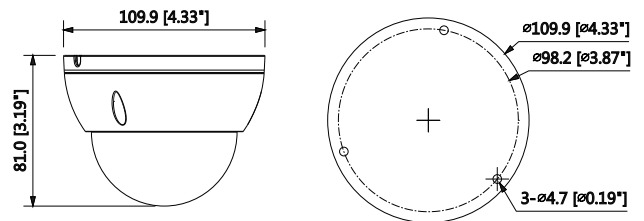

### Construction

Casing	Metal
Dimensions	Φ109.9mm × 81mm (4.33" x 3.19")
Net Weight	0.34Kg (0.75lb)
Gross Weight	0.47Kg (1.04lb)

### Dimensions (mm/inch)