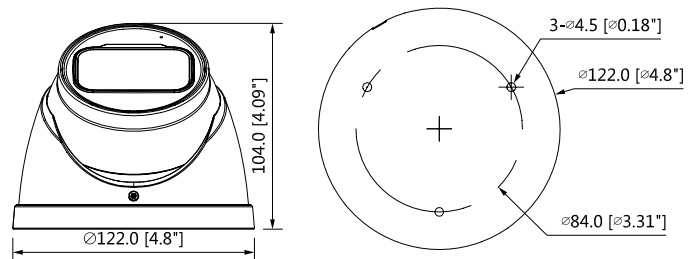

## 2MP WDR IR Eyeball Network Camera

- 1/2.8" 2Megapixel progressive scan STARVIS™ CMOS
- H.265&H.264 triple-stream encoding
- 50/60fps@1080(1920×1080)
- Smart Detection supported
- WDR(120dB), Day/Night(ICR), 3DNR, AWB, AGC, BLC
- Multiple network monitoring: Web viewer, CMS(DSS/PSS) & DMSS
- 2.7mm ~13.5mm motorized lens
- Max. IR LEDs Length 50m
- Micro SD card memory, IP67, PoE

### Construction

Casing	Metal
Dimensions	Φ122mm×104mm( 4.8"×4.09")
Net Weight	0.6Kg (1.32lb)
Gross Weight	0.76Kg (1.67lb)

### Dimensions (mm/inch)