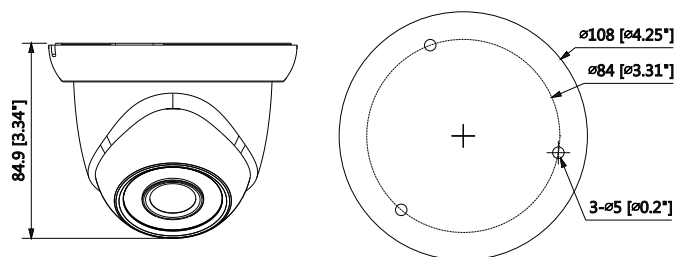

ELI-IP5-ED4-28RE

4MP EYEBALL DOME WITH IR and True WDR

Key Features: ELI-IP5-ED4-28RE

- 1/3" 4Megapixel progressive CMOS
 - H.265& H.264 dual-stream encoding
 - 20fps @ 4M(2688x1520) & 25/30fps @ 3M(2304x1296)
 - WDR(120dB), Day/Night(ICR), 3DNR, HLC, AGC, BLC
 - Multiple network monitoring: Web viewer, CMS(DSS/PSS) &
 - DMSS
 - 2.8 mm fixed lens
 - Max IR LEDs Length 30m
 - IP67, PoE
- *Specifications are subject to change without Notice.

Construction

Casing	Metal+Plastic
Dimensions	Ø108mm×84.9mm(4.25"×3.15")
Net Weight	0.23Kg(0.51lb)
Gross Weight	0.387Kg(0.85lb)

Dimensions (mm/inch)

ELI-IP5-ED4-28RE

4MP EYEBALL DOME WITH IR and True WDR

Technical Specification