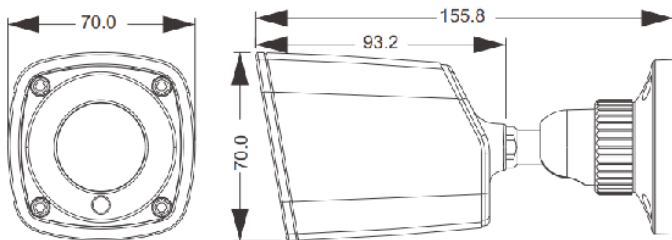

# ELI-ACVIQ-B2-S4R: Specifications

2mp Starligh HD Coax Bullet HDCVI | HDTVI | AHD | 960H

## Key Features:

- 2MP (1920 x 1080p) HD Over Coax
- AHD / TVI / CVI / CVBS switchable
- Starlight, WDR, 3D DNR
- Auto color to B / W at low illumination
- ICR switch, true day / night
- Noise Reduction
- IR night vision distance up to 32 - 65 feet
- IP66 Rated weatherproof

## Dimensions:

Model #: ELI-ACVIQ-B2-S4R	
<b>Camera</b>	
Image Sensor	1 / 2.8 "CMOS
Resolution	2MP
Image Size	1920 x 1080
Video Output	AHD / TVI / CVI / CVBS
Image System	PAL / NTSC
Electronic Shutter	Auto; 1 / 50s ~ 1 / 100000s ( PAL ); 1 / 60s ~ 1 / 100000s ( NTSC )
IR Distance	10 ~ 20 m
Frame Rate	30fps ( 60Hz ), 25fps ( 50Hz )
Min. Illumination	Color : 0.001 lux@F1.2, AGC ON; B/W : 0 lux with IR
Lens	3.6 mm
Lens Mount	M12
S / N Ratio	≥52dB ( AGC OFF )
Ingress Protection	IP66
<b>Functions</b>	
Function Control	OSD ( COC Control )
Day & Night	ICR
WDR	Yes (120dB)
Digital NR	Yes
Global Exposure	Yes
Central Exposure	Yes
AGC	Yes
Auto White Balance	Yes
BLC	Yes
Front Light Compensation	Yes
Sharpness	Yes
Smart IR	Yes
Defogging	Yes
HLC	Yes
Image Setting	Yes
Defect Correction	Auto
Language	13 different languages
Angle Adjustment	Any angle
<b>Other</b>	
Power Supply	DC12V ( ± 10% )
Power Consumption	IR OFF : < 1W; IR ON : < 4W
Working Environment	- 20 °C ~ 50 °C, 10 % ~ 90 % (relative humidity)
Dimensions ( mm )	φ 70 x 156