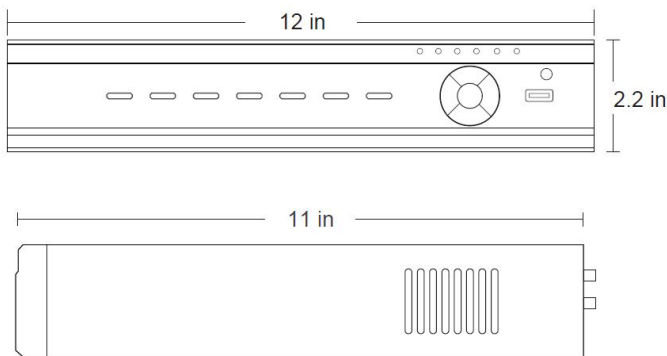

Dimensions:

Rear Panel

Model#: ELI-QUHD-DVR4		
System	Compression	Standard H.264
	OS	Embedded Linux
Video	Network Input	BNC x 4
	Resolution	CVI/ TVI / AHD 2.0 1080P, 720P, WD1 real time
	IP Input/ Access Bandwidth	IPC x 1 / 6Mbps
	Output	HDMI x 1 : 1920 x 1080, VGA x 1 : 1920 x 1080, BNC x 1 : CVBS (used as the main or spot output)
Audio	Input	RCA x 4
	Output	RCA x 1
	Two-way audio	Take up channel one audio input
Record	Resolution	1080P, 1080P lite, 720P
	Frame Rate	1080P : 1~12fps (PAL / NTSC)
		1080P Lite / 720P : 1~real time (PAL / NTSC)
	Bit Rate	768Kbps ~ 8Mbps
	Encode	VBR / CBR
	Quality	6 Level
	Mode	Manual, timer, motion, sensor
	File Manager	Lock, unlock
IP Input	Frame rate	3MP: NO
		1080p : 25fps (PAL) 960P/ 720P: 30fps (NTSC)
Playback	Playback	4ch
	Search	Time / calendar search, event (motion,sensor)
	Smart Search	Highlighted date and time to display the channel record
	Function	Play, pause, FF, FB, digital zoom
Alarm	Mode	Sensor, motion, video loss
	Input	4
	Output	1
	Triggering	Record, PTZ move, alarm out, e-mail, etc
Network	Interface	RJ45 10M / 100M x 1
	Protocol	TCP / IP, UDP, DHCP, DNS, PPPOE, DDNS
	Web Client	10 users online, dual stream
Mobile Device	OS	IOS, Android
Storage	HDD	SATA x1, 6TB Max per Hard Drive
Port	RS485	RS485 x 1
	USB	USB 2.0 x 2, connect to mouse and USB backup device
	Remote Controller	Yes
Others	Power Supply	DC12V
	Consumption	≤ 5W (without HDD)
	Dimensions	12 x 11 x 2.2 (W x D x H) in
	Environment	-10 °C ~ 50 °C 10% ~ 90% humidity