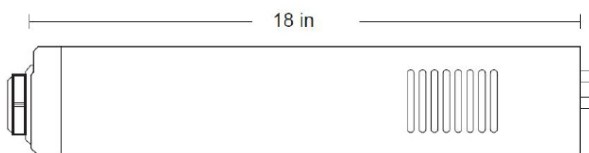

Dimensions:

Rear Panel

Model#: ELI-QUIP-NVR32		
System	Compression	Standard H.265
	OS	Embedded Linux
Video	Network Input	32 CH IPC input
	Bandwidth	256Mbps
	Network Access Format	8MP / 5MP / 4MP / 3MP / 1080P / 960P / 720P@25 / 30fps
	Output	HDMI x 2: one input 4K x 2K/ 1920 x 1080 / 1280 x 1024 the other 1920 x 1080 / 1280 x 1024 VGA x1: 1920x1080/ 1280 x 1024
Audio	Network Input	32 CH IPC audio input
	2-way Audio	RCA x 1
	Local Output	RCA x 1
Record	Record Stream	Dual stream recording
	Resolution	8MP / 5MP / 4MP / 3MP / 1080P / 960P / 720P
	Mode	Manual, timer, motion, sensor
Playback	Simultaneous Playback	Max 16 CH
	Search	Time slice / time / event / tag search
	Smart Search	Highlighted color to display the camera record in a certain period of time, different colors refers to different record events
	Function	Play, pause, FF, FB, digital zoom, etc.
Alarm	Mode	Manual, sensor, motion, exception
	Input	8 CH local alarm input, support IPC alarm input
	Output	4Ch
	Triggering	Record, snap, preset, e-mail, etc.
Network	Interface	RJ45 10 / 100 / 1000 Mbps x 2
	Protocol	TCP / IP, PPPoE, DHCP, DNS, DDNS, UPnP, NTP, SMTP
	Web Client	Max 10 users online
Mobile Device	OS	IOS, Android
Storage	HDD	SATA x 8, e-SATA x 2, max 6T per HDD
Backup	Local Backup	U disk, USB mobile HDD
	Network Backup	Yes
Port	USB	USB 2.0 x 2 (one in the front panel and the other in the rear panel), USB 3.0 x 1 (rear panel)
	Remote Controller	Yes
Others	Power Supply	ATX
	Consumption	≤ 15W (without HDD)
	Dimensions	17 x 18 x 3.5 (W x D x H) in
	Environment	-10 °C ~ 50 °C 10% ~ 90% humidity