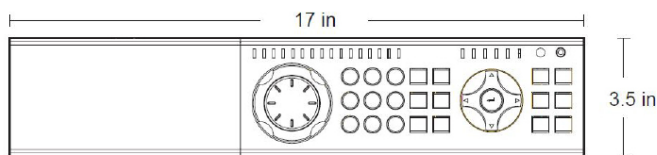

Dimensions:

Rear Panel

Model#: ELI-QUIP-NVR32		
System	Compression	Standard H.265
	OS	Embedded Linux
Video	Network Input	32 CH IPC input
	Bandwidth	256Mbps
	Network Access Format	8MP / 5MP / 4MP / 3MP / 1080P / 960P / 720P@25 / 30fps
	Output	HDMI x 2: one input 4K x 2K/ 1920 x 1080 / 1280 x 1024 the other 1920 x 1080 / 1280 x 1024 VGA x1: 1920x1080/ 1280 x 1024
Audio	Network Input	32 CH IPC audio input
	2-way Audio	RCA x 1
	Local Output	RCA x 1
Record	Record Stream	Dual stream recording
	Resolution	8MP / 5MP / 4MP / 3MP / 1080P / 960P / 720P
	Mode	Manual, timer, motion, sensor
Playback	Simultaneous Playback	Max 16 CH
	Search	Time slice / time / event / tag search
	Smart Search	Highlighted color to display the camera record in a certain period of time, different colors refers to different record events
	Function	Play, pause, FF, FB, digital zoom, etc.
Alarm	Mode	Manual, sensor, motion, exception
	Input	8 CH local alarm input, support IPC alarm input
	Output	4Ch
	Triggering	Record, snap, preset, e-mail, etc.
Network	Interface	RJ45 10 / 100 / 1000 Mbps x 2
	Protocol	TCP / IP, PPPoE, DHCP, DNS, DDNS, UPnP, NTP, SMTP
	Web Client	Max 10 users online
Mobile Device	OS	IOS, Android
Storage	HDD	SATA x 8, e-SATA x 2, max 6T per HDD
Backup	Local Backup	U disk, USB mobile HDD
	Network Backup	Yes
Port	USB	USB 2.0 x 2 (one in the front panel and the other in the rear panel), USB 3.0 x 1 (rear panel)
	Remote Controller	Yes
Others	Power Supply	ATX
	Consumption	≤ 15W (without HDD)
	Dimensions	17 x 18 x 3.5 (W x D x H) in
	Environment	-10 °C ~ 50 °C 10% ~ 90% humidity