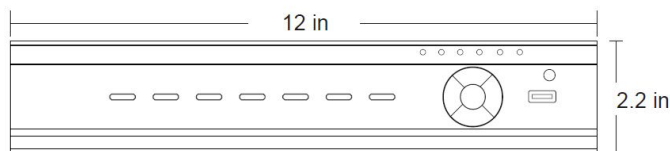

### Key Features:

- Supports 8ch 1MP(720p) - 8MP Inputs
- H.265 high profile compression format
- Intuitive, user-friendly GUI with Modular Design
- Recording Modes in Manual, motion, sensor or timer
- Search video: Calendar, Time or Event
- Express backup options
- Remote Monitoring via Browser or CMS
- Mobile Viewing Via Mobile App on IOS & Android
- NAT function & QRCode scan to set up mobile viewing

### Dimensions:

### Rear Panel

Model#: ELI-QUIP-NVR8		
System	Compression	Standard H.265
	OS	Embedded Linux
Video	Network Input	8 CH IPC input
	Bandwidth	64Mbps
	Network Access Format	8MP / 5MP : 2592 × 1944, 4MP, 3MP, 1080P, 960P, 720P
	Output	HDMI × 1: up to 4K × 2K (Camera recorder up to 5mp not UHD)
Audio	Network Input	8 CH IPC audio input
	2-way Audio	RCA × 1
	Local Output	RCA × 1
Record	Record Stream	Dual stream recording
	Resolution	8MP / 5MP: 2592 × 1944, 4MP: 2560 1440, 3MP: 2048 × 1536, 1080P : 1920 × 1080, 960P : 1280 × 960, 720P : 1280 × 720
	Frame Rate	200fps (PAL) 240fps (NTSC)
	Bit Rate	1Mbps ~ 8Mbps
	Encode	CBR
	Quality	6 Level
	Mode	Manual, timer, motion, sensor
	File Manager	Lock, un lock
	Playback	Playback
Search		Calendar / time / event
Smart Search		Highlighted date and time to display the channel record
Function		Play, pause, FF, FB, digital zoom, etc.
Alarm	Mode	Manual, sensor, motion, video loss
	Input	4 ch local input, 8ch IPC alarm Input
	Output	1Ch
	Triggering	Record, PTZ Move, e-mail, ect
Network	Interface	RJ45 10 / 100 Mbps × 1
	Protocol	TCP / IP, UDP, DHCP, DNS, PPPOE, DDNS
	Web Client	Max 20 users online
Mobile Device	OS	IOS, Android
Storage	HDD	SATA x1, 6TB Max per Hard Drive
Port	USB	USB 2.0 × 2 ( one in the front panel and the other in the rear panel )
Others	Power Supply	DC12V
	Consumption	≤ 5W ( without HDD )
	Dimensions	12 × 11 × 2.2 ( W × D × H ) in (Mini 1U)
	Environment	-10 °C ~ 50 °C 10% ~ 90% humidity