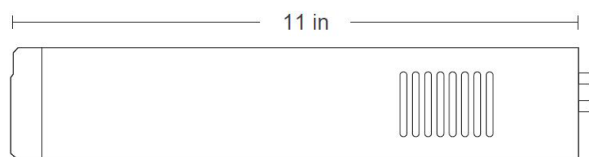

### Key Features:

- Supports 8ch 1MP(720p) - 8MP Inputs
- H.265 high profile compression format
- Intuitive, user-friendly GUI with Modular Design
- Recording Modes in Manual, motion, sensor or timer
- Search video: Calendar, Time or Event
- Express backup options
- Remote Monitoring via Browser or CMS
- Mobile Viewing Via Mobile App on IOS & Android
- NAT function & QRCode scan to set up mobile viewing

### Dimensions:

### Rear Panel

Model#: ELI-QUIP-NVR8		
System	Compression	Standard H.265
	OS	Embedded Linux
Video	Network Input	8 CH IPC input
	Bandwidth	64Mbps
	Network Access Format	8MP / 5MP : 2592 × 1944, 4MP, 3MP, 1080P, 960P, 720P
	Output	HDMI × 1: up to 4K × 2K (Camera recorder up to 5mp not UHD)
Audio	Network Input	8 CH IPC audio input
	2-way Audio	RCA × 1
	Local Output	RCA × 1
Record	Record Stream	Dual stream recording
	Resolution	8MP / 5MP: 2592 × 1944, 4MP: 2560 1440, 3MP: 2048 × 1536, 1080P : 1920 × 1080, 960P : 1280 × 960, 720P : 1280 × 720
	Frame Rate	200fps (PAL) 240fps (NTSC)
	Bit Rate	1Mbps ~ 8Mbps
	Encode	CBR
	Quality	6 Level
	Mode	Manual, timer, motion, sensor
	File Manager	Lock, un lock
	Playback	Playback
Search		Calendar / time / event
Smart Search		Highlighted date and time to display the channel record
Function		Play, pause, FF, FB, digital zoom, etc.
Alarm	Mode	Manual, sensor, motion, video loss
	Input	4 ch local input, 8ch IPC alarm Input
	Output	1Ch
	Triggering	Record, PTZ Move, e-mail, ect
Network	Interface	RJ45 10 / 100 Mbps × 1
	Protocol	TCP / IP, UDP, DHCP, DNS, PPPOE, DDNS
	Web Client	Max 20 users online
Mobile Device	OS	IOS, Android
Storage	HDD	SATA x1, 6TB Max per Hard Drive
Port	USB	USB 2.0 × 2 ( one in the front panel and the other in the rear panel )
Others	Power Supply	DC12V
	Consumption	≤ 5W ( without HDD )
	Dimensions	12 × 11 × 2.2 ( W × D × H ) in (Mini 1U)
	Environment	-10 °C ~ 50 °C 10% ~ 90% humidity