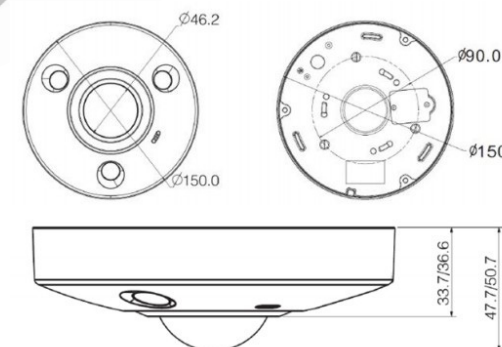

4K ULTRA HD 12MP Vandal-proof Fisheye Dome Camera with IR

Key Features: ELI-SIP2-D12-360R

- Up to 12MP (4000x3000) ULTRA HD
- H.265/ H.264 Video Encoding
- Starlight Chipset
- DWDR, Day/Night(ICR), 3DNR,ROI, AWB, AGC, BLC Real-time frame rate up to 30fps
- Max.IR LEDs Length 32 feet (10 meters)
- 1/1 Audio in/out (Built in Mic)
- Micro SD memory Slot
- IP67 Ingress Protection
- IK10 Vandal Proof
- Power 12vDC with POE

*Specifications are subject to change without Notice.

High Resolution ULTRA HD

ULTRA High Definition Resolutions settings 12MP, 8MP, 6MP, 3MP. Smart Triple Stream.

Picture Modes: Original, Panoramic, Double Panoramic, 1+3, Eptz, 4 pictures

Built-in Video Storage

Add Edge recording by installing an SD Card.

Free VMS software for accessing in-camera video storage is included.

HIGH POWERED IR LEDs

Equipped with high powered IR LED's for night vision views upto 32 feet (10 meters)

4K ULTRA HD

12MP Vandal-proof Fisheye Dome Camera with IR

Model Number		ELI-SIP2-D12-360R		
Camera				
Image Sensor	1/1.7" 12Megapixel progressive scan CMOS			
Effective Pixels	4000(H)x3000(V)			
RAM/ROM	1024MB/128MB			
Scanning System	Progressive			
Electronic Shutter Speed	Auto/Manual, 1/3~1/100000s			
Minimum Illumination	0.001Lux/F2.8(Color,1/3s,30IRE) 0.01Lux/F2.8(Color,1/30s,30IRE) 0Lux/F2.8(IR on)			
S/N Ratio	More than 50dB			
IR Distance	Distance up to 10m(33ft)			
IR On/Off Control	Auto/ Manual			
IR LEDs	3			
Lens				
Lens Type	Fixed			
Mount Type	Board-in			
Focal Length	1.98mm			
Max. Aperture	F2.8			
Angle of View	H: 180°, V:180°			
Optical Zoom	N/A			
Focus Control	Fixed			
Close Focus Distance	N/A			
DORI Distance	Detect	Observe	Recognize	Identify
	42m(138ft)	17m(56ft)	8m(27ft)	4m(14ft)
Pan/Tilt/Rotation				
Pan/Tilt/Rotation Range	N/A			
Intelligence				
IVS	Tripwire, Intrusion			
Advanced Intelligent Functions	Heat Map			