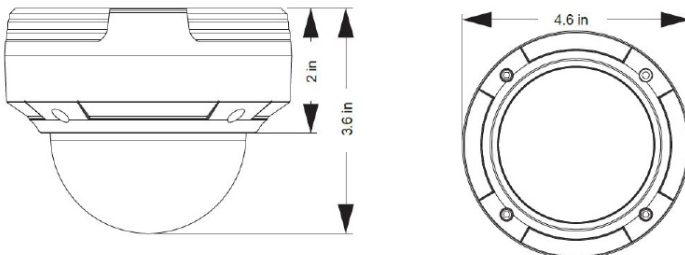

Dimensions:

Compatible Camera Mounts:

Part Number: JB-SB-UNIR

Specification Subject to change without Notice*

eLineTechnology.com

800.683.6835 | sales@el-usa.com

Become a Business Partner ask us how?

Model#: ELI-QUIP-VD4-28R	
Camera	
Image Sensor	1 / 3 "CMOS
Image Size	2688 × 1520
Electronic Shutter	1 / 25 s ~ 1 / 100000 s
Iris Type	Fixed
Min. Illumination	0.05 lux @F1.2, AGC ON; 0 lux with IR
Lens	2.8 mm @F1.6, angle of view: 100°
Lens Mount	M12
Day & Night	ICR
Wide Dynamic Range	120dB
BLC	Yes
HLC	Yes
Defogging	Yes
Digital NR	2D / 3D DNR
Angle Adjustment	Pan : 0°~240°, Tilt : 0°~68°, Rotation : 0°~220°
Image	
Video Compression	H.265/ H.264 / MJPEG
H.265 Compression Standard	Main Profile @Leve4.1 High Tier
Resolution	4MP (2560×1440), 3MP (2304×1296),1080P (1920×1080), 720P (1280×720), D1, CIF, 480×240
Main stream	60Hz : (1 ~ 30fps) / 1080P(1 ~ 30fps) / 720P(1 ~ 30fps) 4MP 4MP 3MP(1 ~ 30fps) / 50Hz : (1 ~ 25fps) / 3MP(1 ~ 25fps) / 1080P(1 ~ 25fps) / 720P(1 ~ 25fps)
Bit rate	64 Kbps ~ 10 Mbps
Encode Mode	VBR / CBR
Quality	Five levels under VBR; Freely adjustable under CBR
Image Settings	ROI, Saturation, Brightness, Chroma, Contrast, Wide Dynamic, Sharpen, NR, etc. Adjustable through client software or web browser
Audio Compression	G711A / U
ROI	Each ROI to be configured separately
Interfaces	
Network	RJ45
Audio	One-way audio (MIC IN × 1)
Video Output	CVBS video output (BNC × 1)
Functions	
Remote Monitoring	IE browsing, CMS remote control
Online Connection	Support simultaneous monitoring for up to 10 users; Support multi-stream real time transmission
Protocol	TCP / IP, UDP, DHCP, NTP, R Protocol TSP, PPPoE, DDNS, SMTP, FTP
Interface Protocol	ONVIF, GB-T/28181-2011
Storage	Network remote storage
Smart Alarm	Motion Alarm
PoE	Yes
IR Distance	30-65ft (10~20m)
Water-proof	IP66